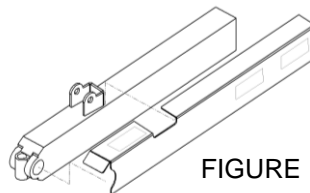

Instruction Manual >

06-0618

1. Thoroughly clean the outside of the swingarm with glass cleaner where the chrome cover will be attached.
2. Peel the backing off of the three sided high bond adhesive strip(s) and carefully place the swingarm cover into position on the swingarm, see Figure 1.
3. Press firmly on the swingarm cover for one minute.

FIGURE 1.

Do not pull on the swingarm cover to check how well it is stuck. The high bond adhesive reaches full strength in 72 hours. Wait at least 24 hours before riding your motorcycle.

** Cobra recommends you always wear a helmet while riding. Please never operate your motorcycle while under the influence of alcohol and/or drugs. Enjoy the new look of your motorcycle and please ride safely.*