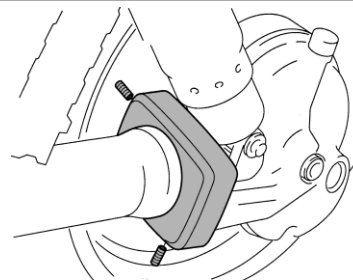

COBRA

® 23801 E. La Palma Ave., Yorba Linda, Ca 92887 Ph. 714.692.8180 Fax. 714.692.5016

www.cobrausa.com

Items Supplied >

- 1 – Driveshaft Bolts Cover
- 2 – Set Screws

Applications >

HONDA VT1100 SHADOW 87-96
HONDA ACE 1100 95-99
HONDA SPIRIT 97-07
HONDA AERO 1100 98-02
HONDA SABRE 00-07
HONDA VTX1300C/S 02-09
HONDA VTX1800C/S/R/N/F 02-08
HONDA SPIRIT 750-C2 07-14
HONDA PHANTOM 750 10-14

Instruction Manual >

06-0621 / 06-0622 / 06-0651 / 06-0653 / 06-0663 / 06-0664

1. This cover works in conjunction with (or without) the Cobra Drive Shaft Cover (Part #06-0620 / 06-0650 / 06-0640).
2. Place the billet cover over the four bolts that connect the drive shaft to the final drive as shown.
3. Secure the cover into place by tightening the two set screws shown.
4. Check the set screws periodically to make sure the cover remains secure to the motorcycle.