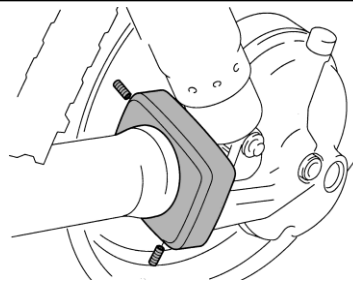

COBRA

® 23801 E. La Palma Ave., Yorba Linda, Ca 92887 Ph. 714.692.8180 Fax. 714.692.5016

www.cobrausa.com

Items Supplied >

- 1 – Driveshaft Bolts Cover
- 2 – Set Screws

Applications >

HONDA VT1100 SHADOW 87-96
HONDA ACE 1100 95-99
HONDA SPIRIT 97-07
HONDA AERO 1100 98-02
HONDA SABRE 00-07
HONDA VTX1300C/S 02-09
HONDA VTX1800C/S/R/N/F 02-08
HONDA SPIRIT 750-C2 07-14
HONDA PHANTOM 750 10-14

Instruction Manual >

06-0621 / 06-0622 / 06-0651 / 06-0653 / 06-0663 / 06-0664

1. This cover works in conjunction with (or without) the Cobra Drive Shaft Cover (Part #06-0620 / 06-0650 / 06-0640).
2. Place the billet cover over the four bolts that connect the drive shaft to the final drive as shown.
3. Secure the cover into place by tightening the two set screws shown.
4. Check the set screws periodically to make sure the cover remains secure to the motorcycle.

*Cobra® recommends you always wear a helmet while riding. Please never operate your motorcycle while under the influence of alcohol and/or drugs. Enjoy the new look of your motorcycle and please ride safely.

11/08

Anything's Possible.®